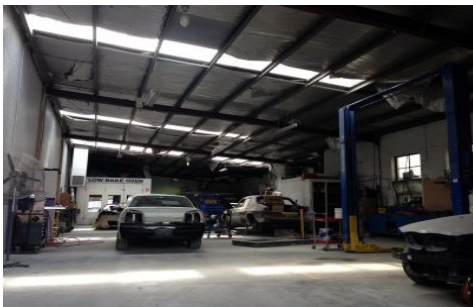

# VISION

real estate

8 HOPE Street BRUNSWICK VIC

4 🚗

- \*520sqm- land area.
- \*450sqm- building area.
- \*Short walk to Sydney Rd & public transport.
- \*Here's your chance.

**Type** : Development  
**Building Size** : 450 sqm  
**Land Size** : 520 sqm  
**View** : <https://www.visionrealestate.com.au/sale/vic/north/brunswick/commercial/development/7420305>