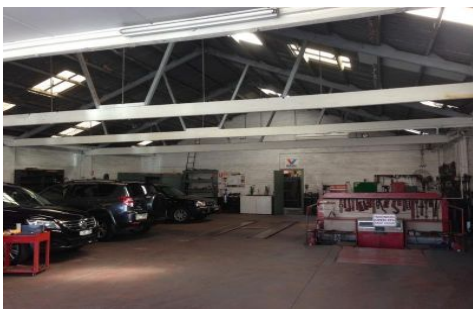

VISION

real estate

225 Moreland COBURG VIC

This stunning art deco workshop located on busy Moreland road just west of Sydney road is being offered for the first time in 40 Years.

The property is currently occupied by Contora Motors and has an extensive history of various automotive uses, making it an ideal automotive workshop or car / bike enthusiasts haven.

However, this versatile building will also suit a variety of other retail/ commercial uses or possible redevelopment site.

[For full version visit the website](https://www.visionrealestate.com.au)

Type	: Other
Building Size	: 260 sqm
Land Size	: 288 sqm
View	: https://www.visionrealestate.com.au/sale/vic/north/coburg/commercial/other/7420161